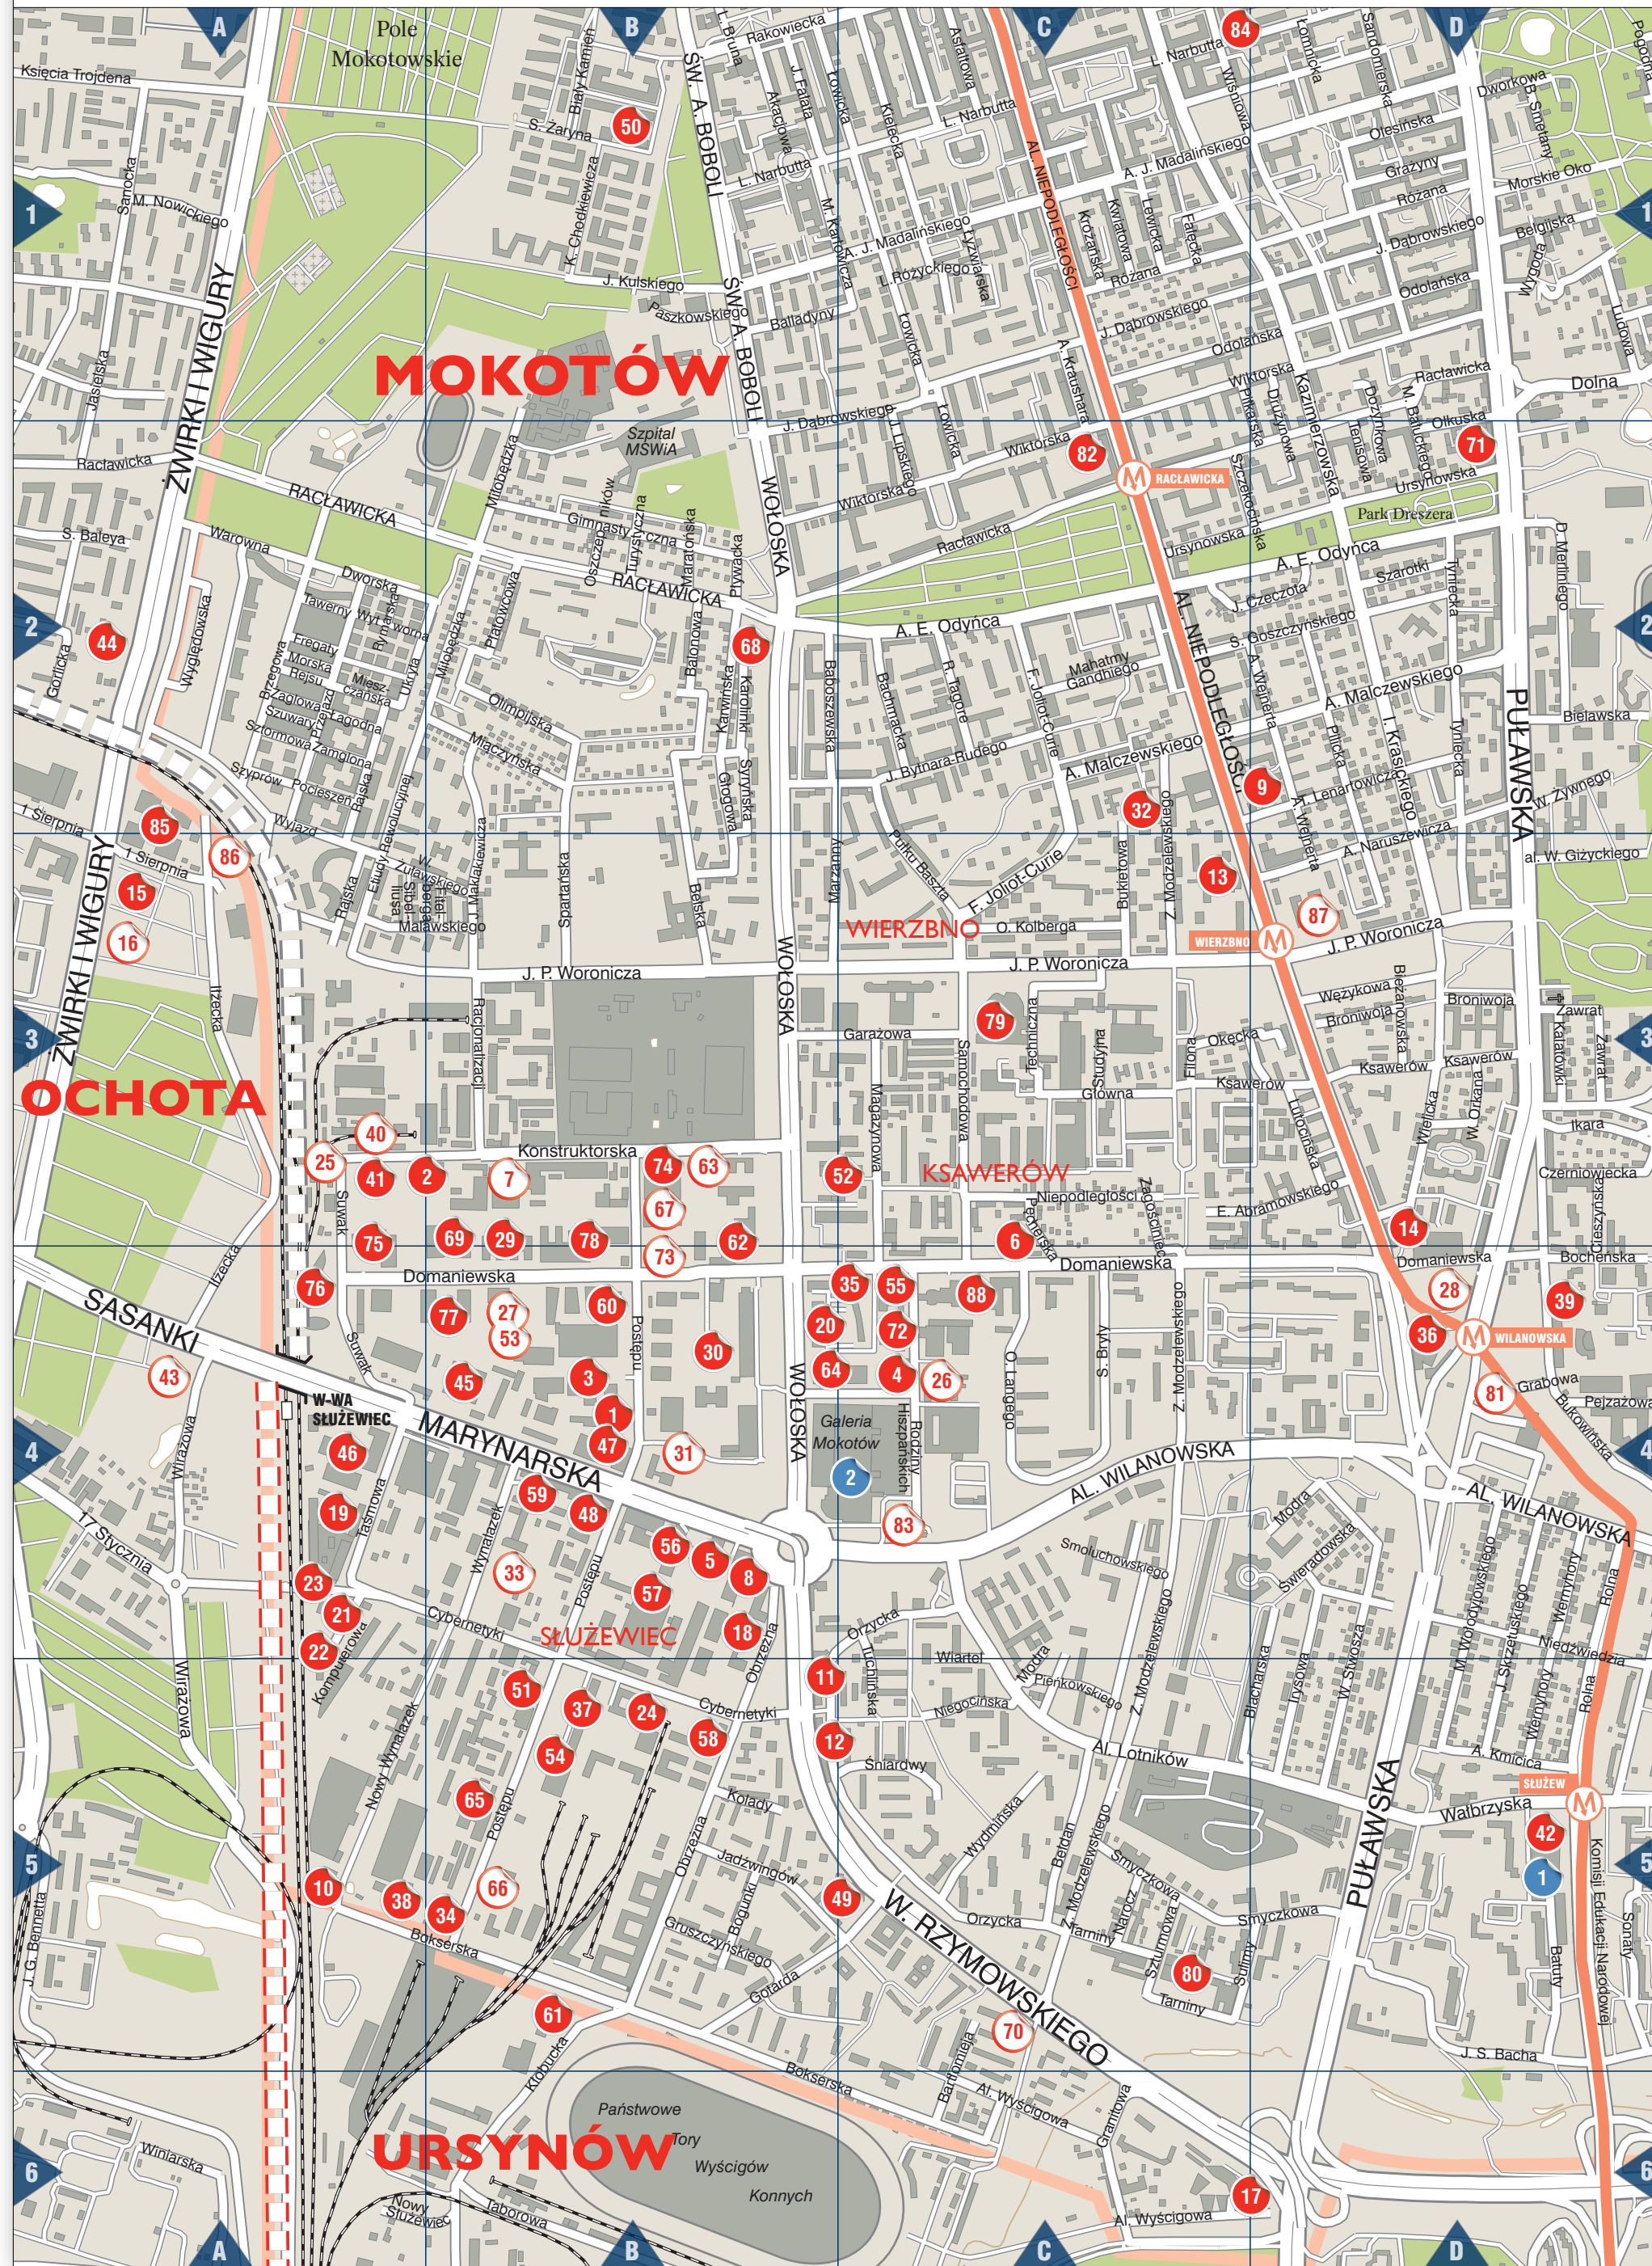

OFFICE SCHEMES IN MOKOTÓW DISTRICT
BUDYNKI BIUROWE NA MOKOTOWIE

Table listing office schemes in Mokotów district with columns for project name, address, and status. Includes projects like Adgar Business Centre, Horizon Plaza, and various office parks.

Table listing retail schemes in Mokotów district, including CH Land and Galeria Mokotów.

Key to Symbols / Objasnienia znakow. 1:10 000. Legend for map symbols including district boundaries, major thoroughfare roads, other street pedestrian areas, forest tracks, streets under construction, and underground with stations.

OFFICE SCHEMES IN CITY CENTER
BUDYNKI BIUROWE W CENTRUM MIASTA

Large table listing office schemes in the city center, organized in columns. Each entry includes project name, address, and status. Includes projects like Copernicus Square, Crown Point, and various towers in the city center.

Small table listing retail schemes in the city center, including Kif and Wiatrak.