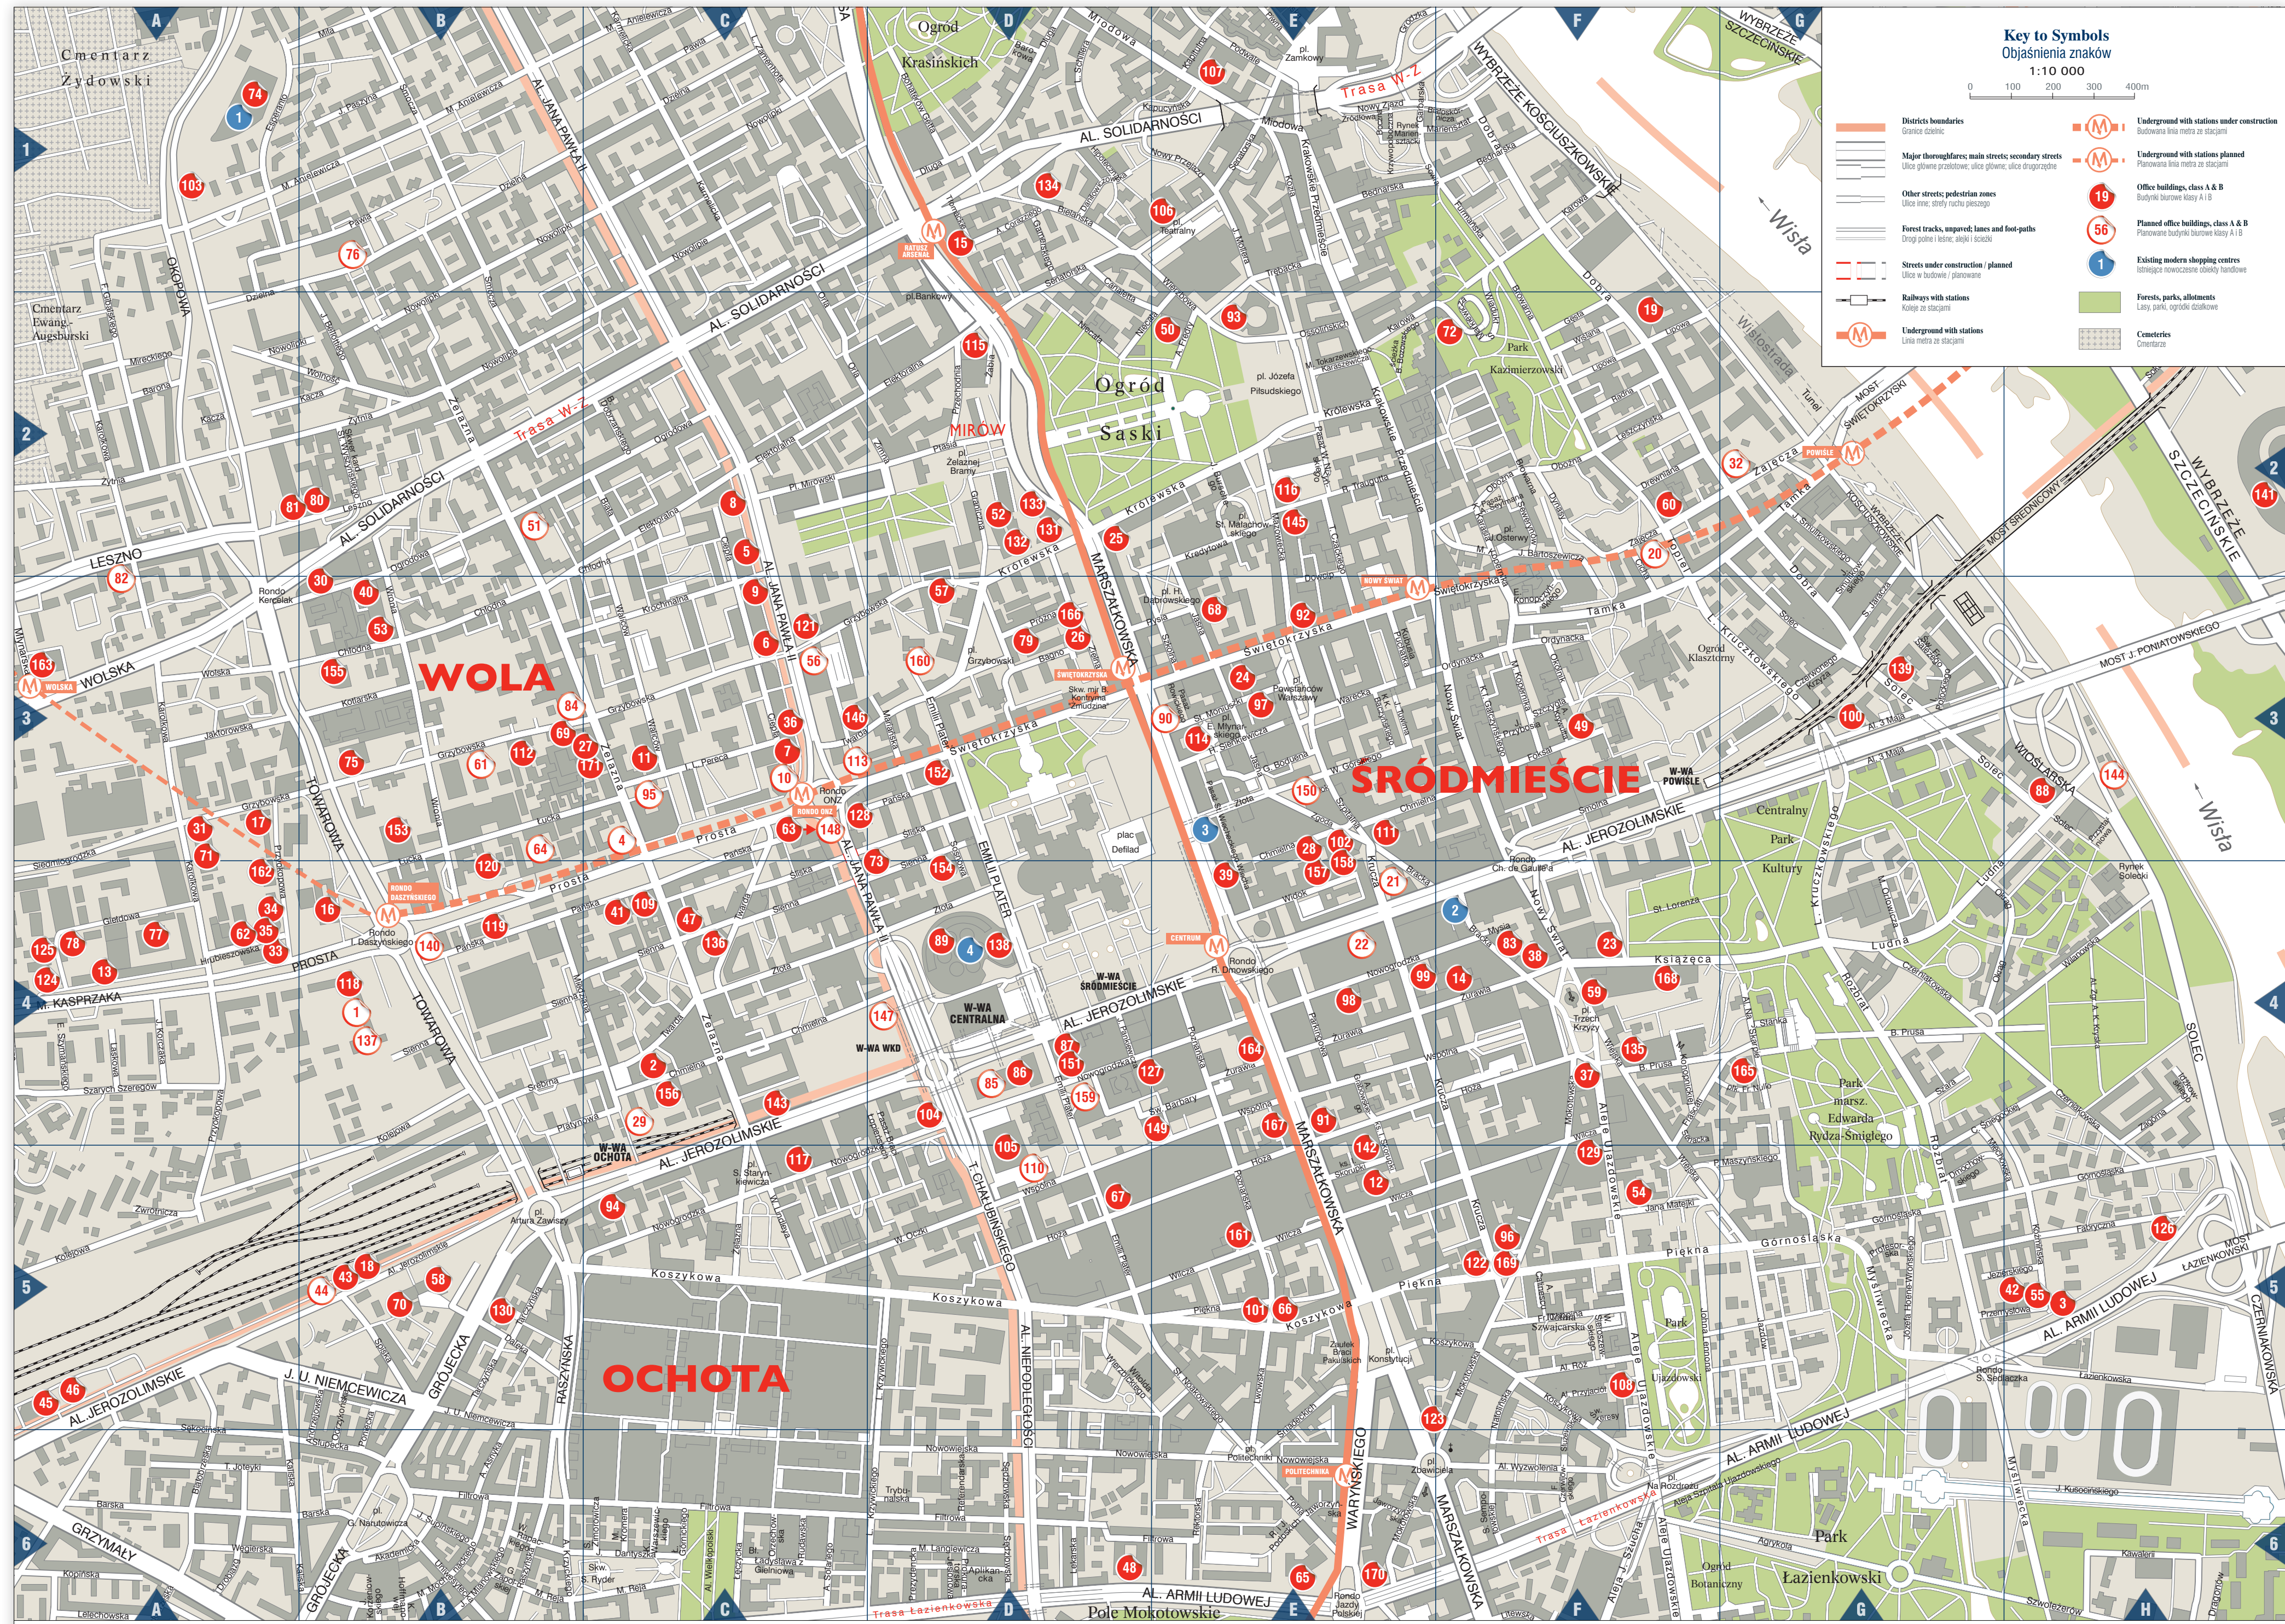

OFFICE SCHEMES IN MOKOTÓW DISTRICT
BUDYNKI BIUROWE NA MOKOTOWIE

Table listing office schemes in Mokotów district with columns for project name, address, and status. Includes projects like Adgar Business Centre, Horizon Plaza, and various office parks.

Table listing retail schemes in Mokotów district, including CH Land and Galeria Mokotów.

Key to Symbols / Objasnienia znakow. 1:10 000. Legend for map symbols including district boundaries, major thoroughfare roads, other street pedestrian areas, forest tracks, streets under construction, and underground with stations.

OFFICE SCHEMES IN CITY CENTER
BUDYNKI BIUROWE W CENTRUM MIASTA

Large table listing office schemes in the city center, organized in columns. Each entry includes project name, address, and status. Includes projects like Copernicus Square, Crown Point, and various towers in the city center.

Small table listing retail schemes in the city center, including Kif and Wiatrak.